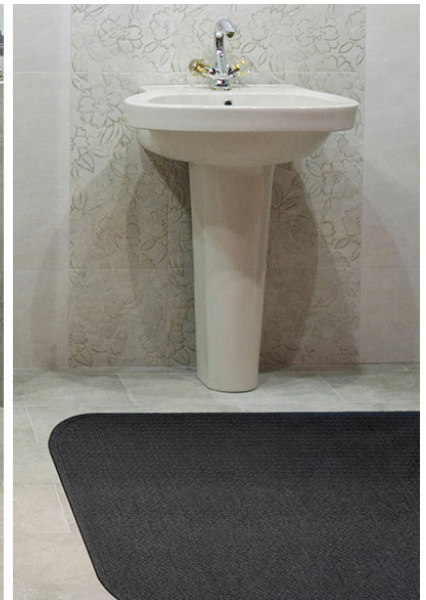

Restroom Service Mats

Specialty Mats • Indoor

Restroom Service mats are commercially launderable and designed for long-term use, making them ideal for those seeking an eco-friendly alternative to disposable restroom mats.

Sink Mat

- **Clean & Sanitary** – Water dam border traps liquids, keeping floors dry while the bi-level surface ensures liquids remain beneath foot level to keep shoes dry and minimize tracking
- **Eco-Friendly** – Fabric surface is constructed from PET, an eco-friendly fabric that dissipates moisture and dries quickly
- **Odor Resistant** – Fabric is anti-microbially treated for lifetime protection from odor-causing bacteria
- **Fade & Bleach Resistant** – Eco-friendly PET fabric provides superior color-fastness and is impervious to bleach
- **Commercially launderable** – Designed for long-term use with regular laundry service
- Available in 3 thoughtfully designed sizes for placement in front of urinals, commodes, and sinks

Restroom Service Mats

Sink Mat

Commode Mat

Urinal Mat

Restroom Service Mats

Specialty Mats • Indoor

Product No. 4067 (sink mat)
 Product No. 4068 (commode mat)
 Product No. 4069 (urinal mat)

Mat Type	Size	Product Weight
Sink	3' x 5'	6 lbs.
Commode	22" x 22"	1.4 lbs.
Urinal	20" x 17"	1.2 lbs.