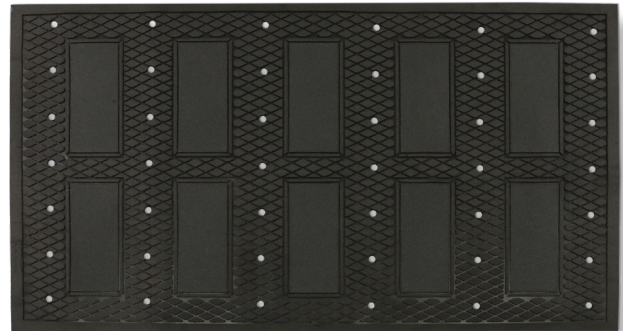

M + A MATTING

800.665.5336

www.mamattng.ca