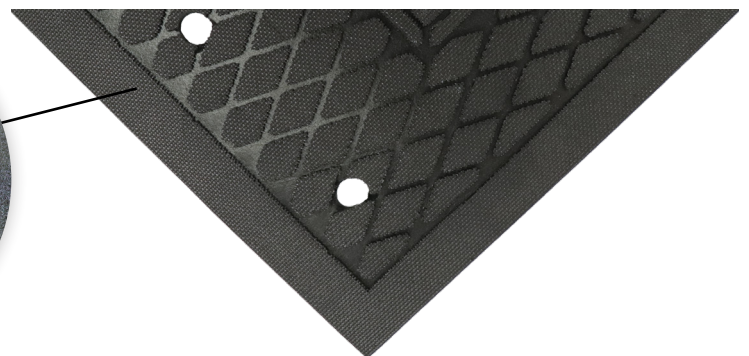

Traction Tread Grit Mats

Slip-Resistant Mats • Indoor • Wet Area

Traction Tread Grit provides superior slip-resistant floor protection in a variety of settings susceptible to slips, especially where grease, oil, and chemicals may be present.

- **Clean** – Drainage holes allow liquid to flow through; lifetime anti-microbial treatment prevents odors and degradation of the mat
- **Slip-Resistant & Safe** – Certified high-traction by the National Floor Safety Institute (NFSI)
- **Durable** – 7/32" thick nitrile rubber united with 4.5" x 11" silicon carbide grit inserts provide unmatched protection to falls in slip-prone areas.
- **Versatile** – Grease, oil, and chemical resistant
- **Easy to Clean** – Lightweight flexible design ensures easy handling and cleaning

Flexible design
makes it easy to roll and
handle and also makes
cleaning effortless.