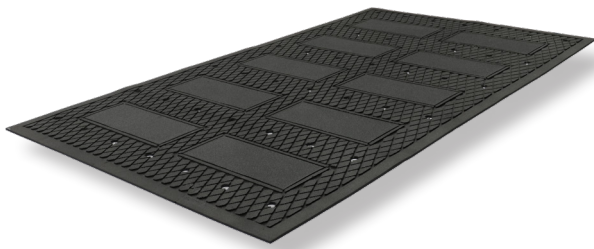

# Traction Tread Grit Mats

## Slip-Resistant Mats • Indoor • Wet Area

Traction Tread Grit provides superior slip-resistant floor protection in a variety of settings susceptible to slips, especially where grease, oil, and chemicals may be present.

- **Clean** – Drainage holes allow liquid to flow through; lifetime anti-microbial treatment prevents odors and degradation of the mat
- **Slip-Resistant & Safe** – Certified high-traction by the National Floor Safety Institute (NFSI)
- **Durable** – 7/32" thick nitrile rubber united with 4.5" x 11" silicon carbide grit inserts provide unmatched protection to falls in slip-prone areas.
- **Versatile** – Grease, oil, and chemical resistant
- **Easy to Clean** – Lightweight flexible design ensures easy handling and cleaning

**Flexible design**  
makes it easy to roll and  
handle and also makes  
cleaning effortless.