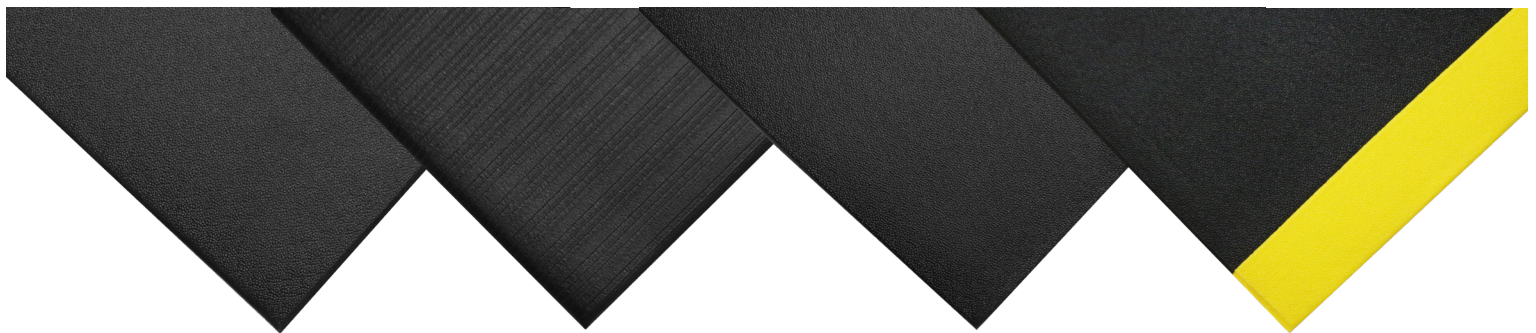

# Sure Cushion Mats

## Anti-Fatigue Mats • Indoor

Sure Cushion mats are designed to provide floor protection and ergonomic benefits in dry environments.

- Sure Cushion Ribbed mats feature 3/8-inch ribbed PVC foam
- Sure Cushion Textured mats feature 3/8-inch textured PVC foam; available in solid charcoal or charcoal with yellow borders on two sides
- Sure Cushion Heavy Duty mats feature 1/2-inch PVC foam with beveled edges to provide a safe transition from the floor to the mat

Sure Cushion Heavy Duty

Sure Cushion Heavy Duty

Sure Cushion Ribbed

Sure Cushion Textured

Sure Cushion Textured  
yellow border

### Product No. 425 - Sure Cushion Texture Product No. 427 - Sure Cushion Texture (yellow border)

Size	Product Weight
3' x 60'	124 lbs.