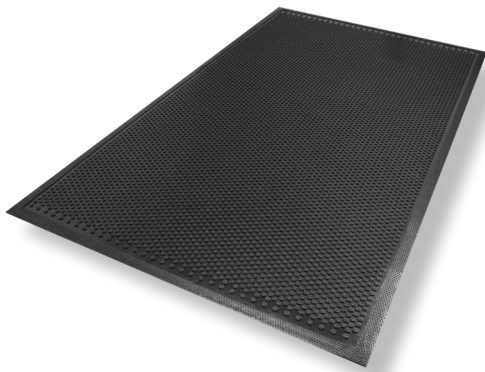

# Safety Scrape™ Mats

## Slip-Resistant Mats • Indoor/Outdoor

Safety Scrape mats feature a molded grip surface designed to provide excellent traction and scrape tough dirt and grime from shoes. It's ideal for use as a slip-resistant mat in wet areas or outside as a scraper mat.

- **Slip-Resistant** – Molded grip surface provides traction even in wet areas
- **Clean** – Surface cleats effectively remove and trap dirt and sand below shoe level to prevent tracking
- **Safe** – Certified high-traction by the National Floor Safety Institute (NFSI)
- **Durable** – Grease/oil proof; chemical resistant
- **Easy to Clean** – Lightweight flexible design ensures easy handling and cleaning (shake off soil and hose off); can be autoclave sterilized

## Recommended Uses

Recommended for indoor and outdoor use in areas where additional traction is needed. Can also be used as a scraper mat.